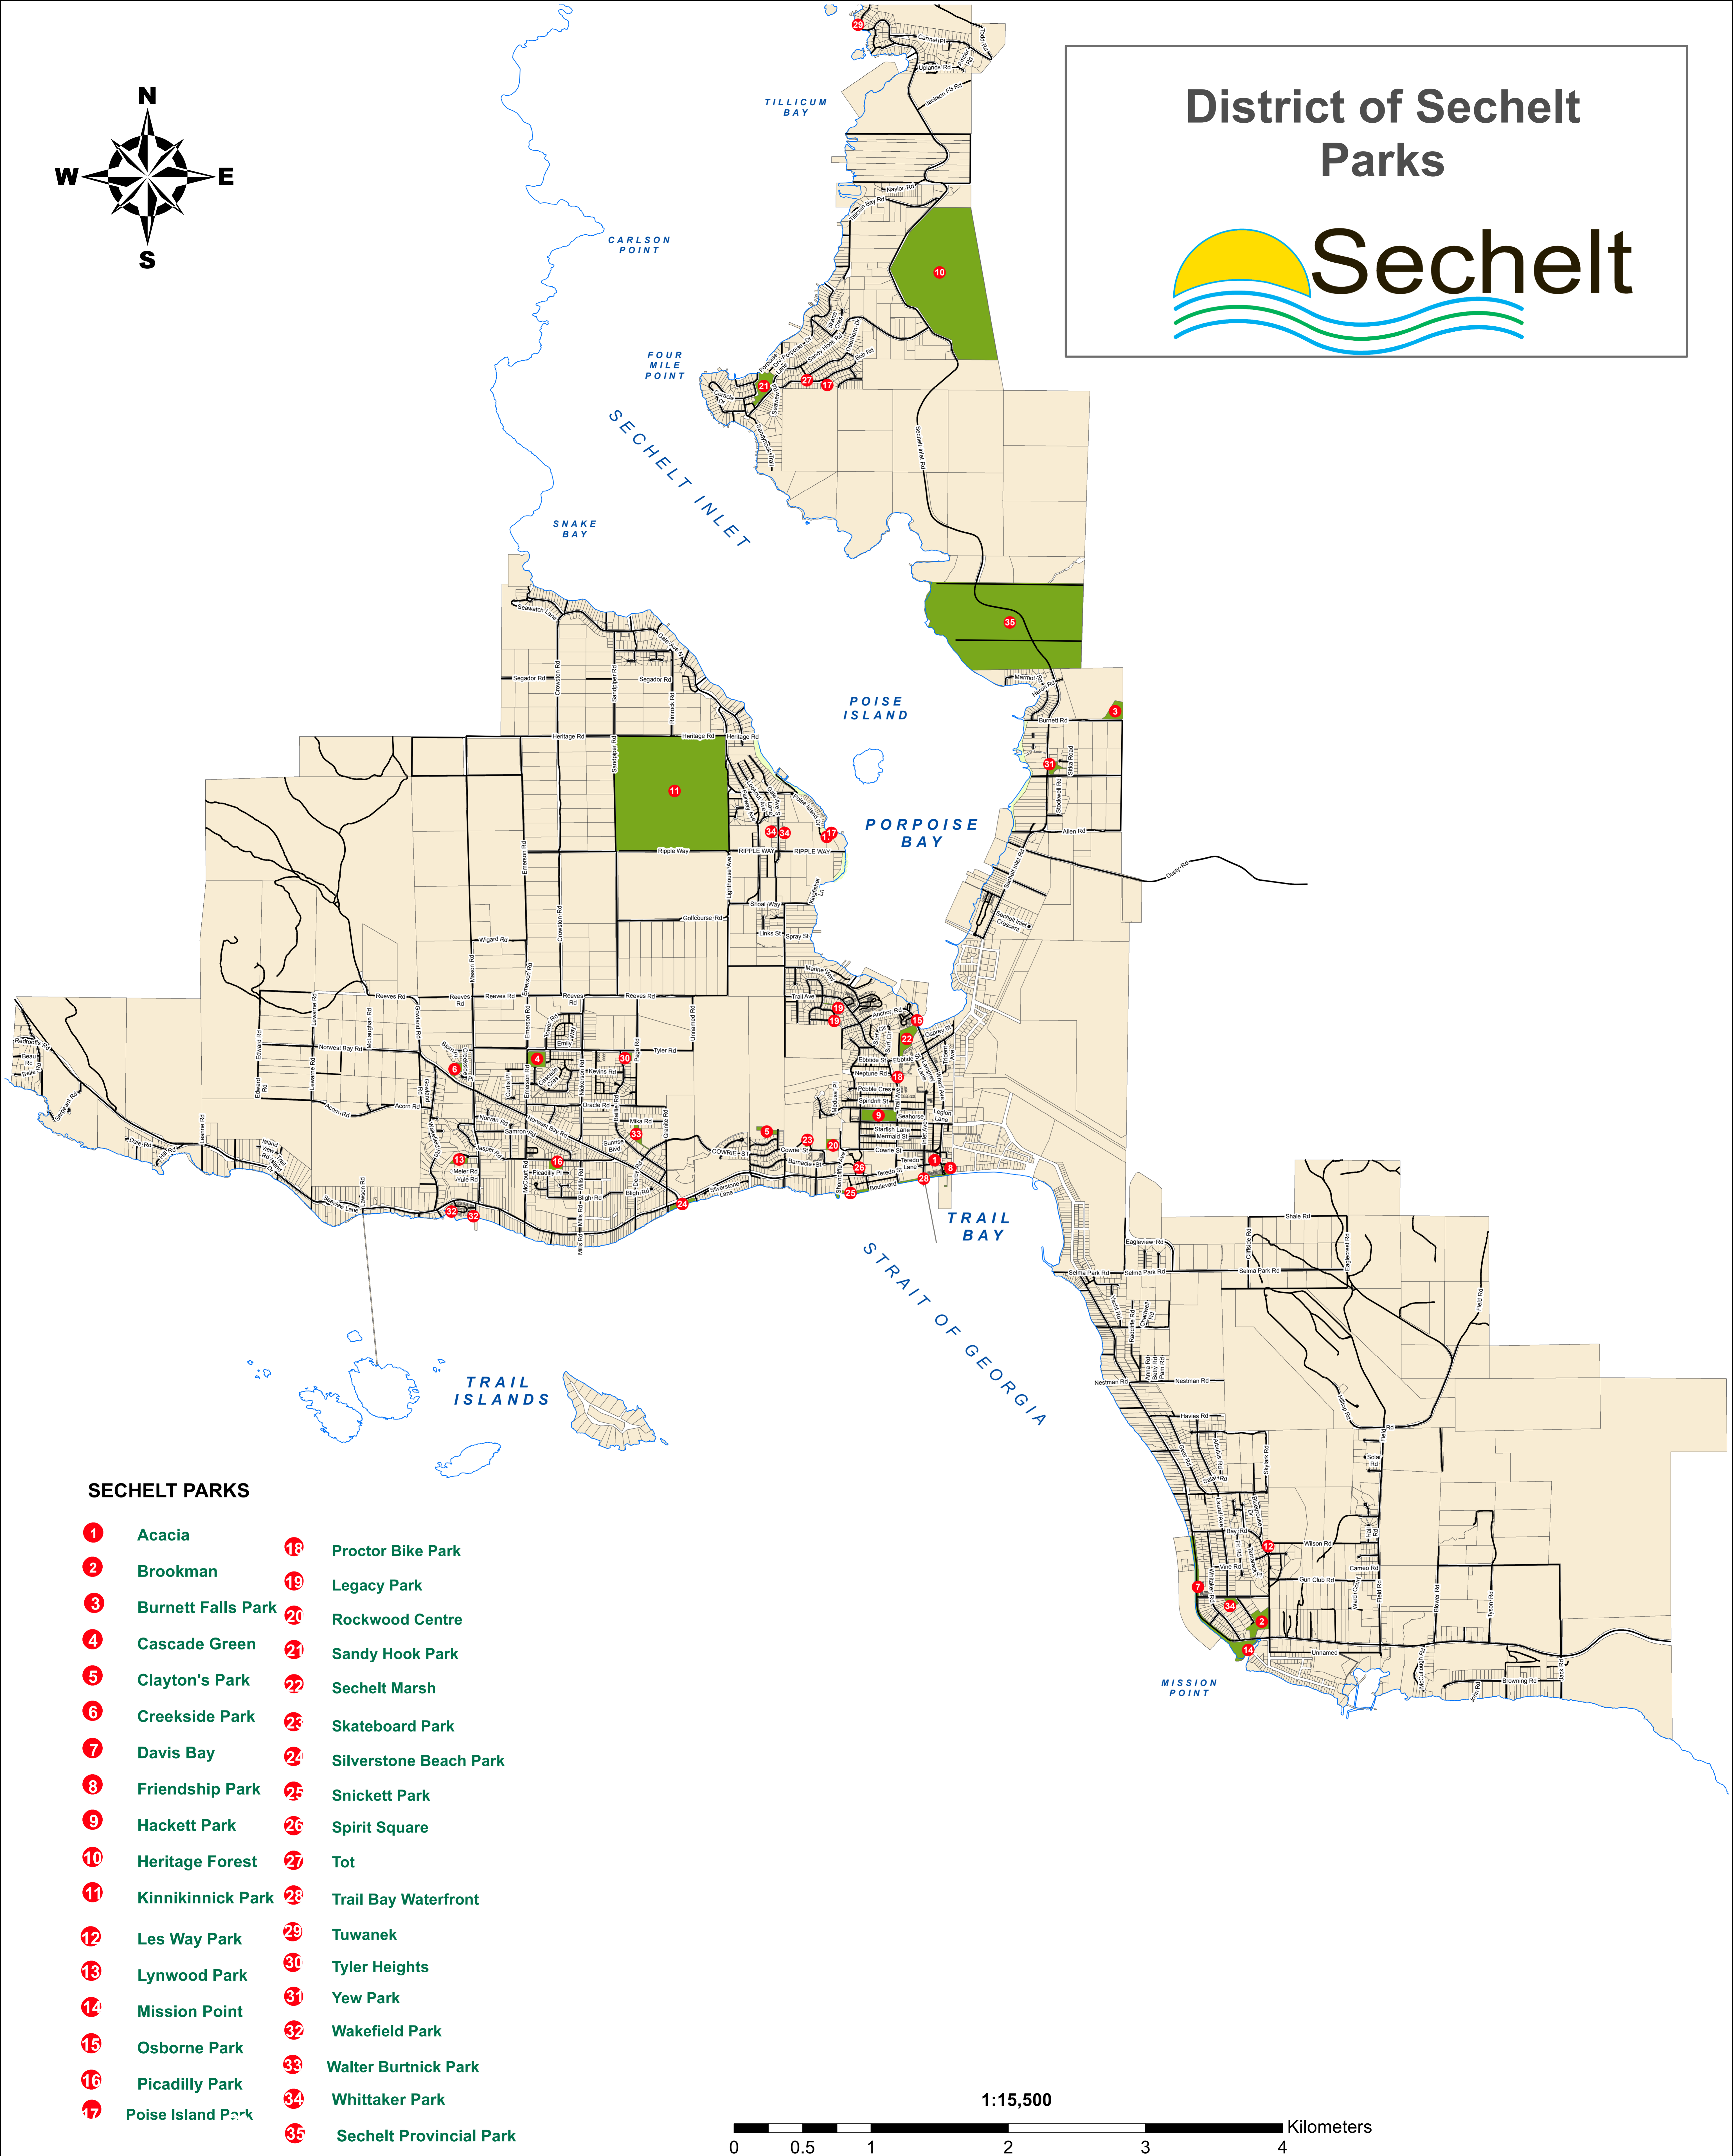

District of Sechelt Parks

SECHULT PARKS

- | | |
|----------------------|----------------------------|
| 1 Acacia | 18 Proctor Bike Park |
| 2 Brookman | 19 Legacy Park |
| 3 Burnett Falls Park | 20 Rockwood Centre |
| 4 Cascade Green | 21 Sandy Hook Park |
| 5 Clayton's Park | 22 Sechelt Marsh |
| 6 Creekside Park | 23 Skateboard Park |
| 7 Davis Bay | 24 Silverstone Beach Park |
| 8 Friendship Park | 25 Snickett Park |
| 9 Hackett Park | 26 Spirit Square |
| 10 Heritage Forest | 27 Tot |
| 11 Kinnikinnick Park | 28 Trail Bay Waterfront |
| 12 Les Way Park | 29 Tuwanek |
| 13 Lynwood Park | 30 Tyler Heights |
| 14 Mission Point | 31 Yew Park |
| 15 Osborne Park | 32 Wakefield Park |
| 16 Picadilly Park | 33 Walter Burtnick Park |
| 17 Poise Island Park | 34 Whittaker Park |
| | 35 Sechelt Provincial Park |

1:15,500

NAD 83, UTM ZONE 10